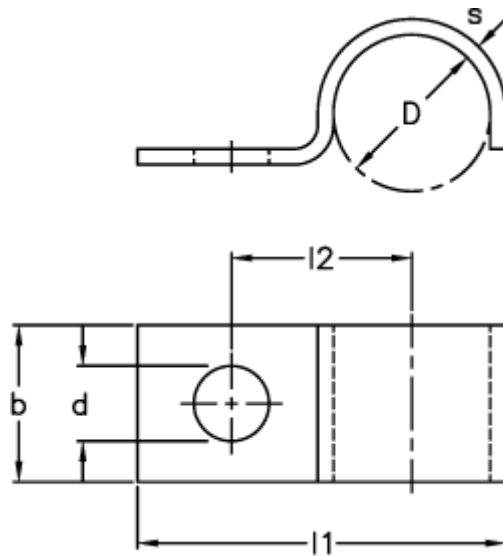

Article number: 025207000022

Description: Norma retaining clip type 520
BSN 22x20x2 W1

Measures

$b = 20$

$D = 22$

$d = 7$

$l1 = 35.0$

$l2 = 23.5$

$s = 2$